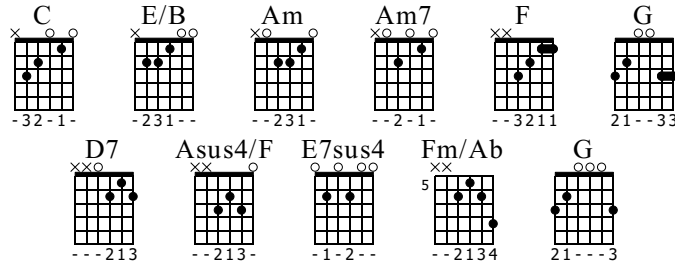

First Day Of My Life

Bright Eyes

Tabbed by Gareth Evans
www.GoliathGuitarTutorials.com

♩ = 88

Intro/verse

Capo. fret 4

C **E/B** **Am** **Am7** **F** **G** **C** **C** **E/B** **Am** **Am7** **D7** **G**

The Intro/verse section consists of 12 measures of music. The first measure is a 2-measure rest. The chords and their corresponding fret numbers are: C (0, 1, 2, 3), E/B (0, 1, 2), Am (0, 1, 2), Am7 (0, 1, 2), F (1, 2, 3), G (3, 0, 0), C (0, 1, 2), C (0, 1, 2), E/B (0, 1, 2), Am (0, 1, 2), Am7 (0, 1, 2), D7 (2, 1, 2), and G (3, 0, 0). The tablature shows the specific fret numbers and string numbers for each note.

Chorus

C **G** **Am** **F**

The Chorus section consists of 6 measures of music. The chords and their corresponding fret numbers are: C (0, 1, 2, 3), G (3, 0, 0), Am (0, 1, 2), and F (1, 2, 3). The tablature shows the specific fret numbers and string numbers for each note.

G C E/B Am Asus4/F

C E7sus4 Am7

Asus4/F Fm/Ab

Alternative ways to play it

Picking - Follow this pattern throughout

C E/B Am

Hybrid - Follow this pattern throughout

C E/B Am

Travis picking - Follow this pattern throughout

C E/B Am